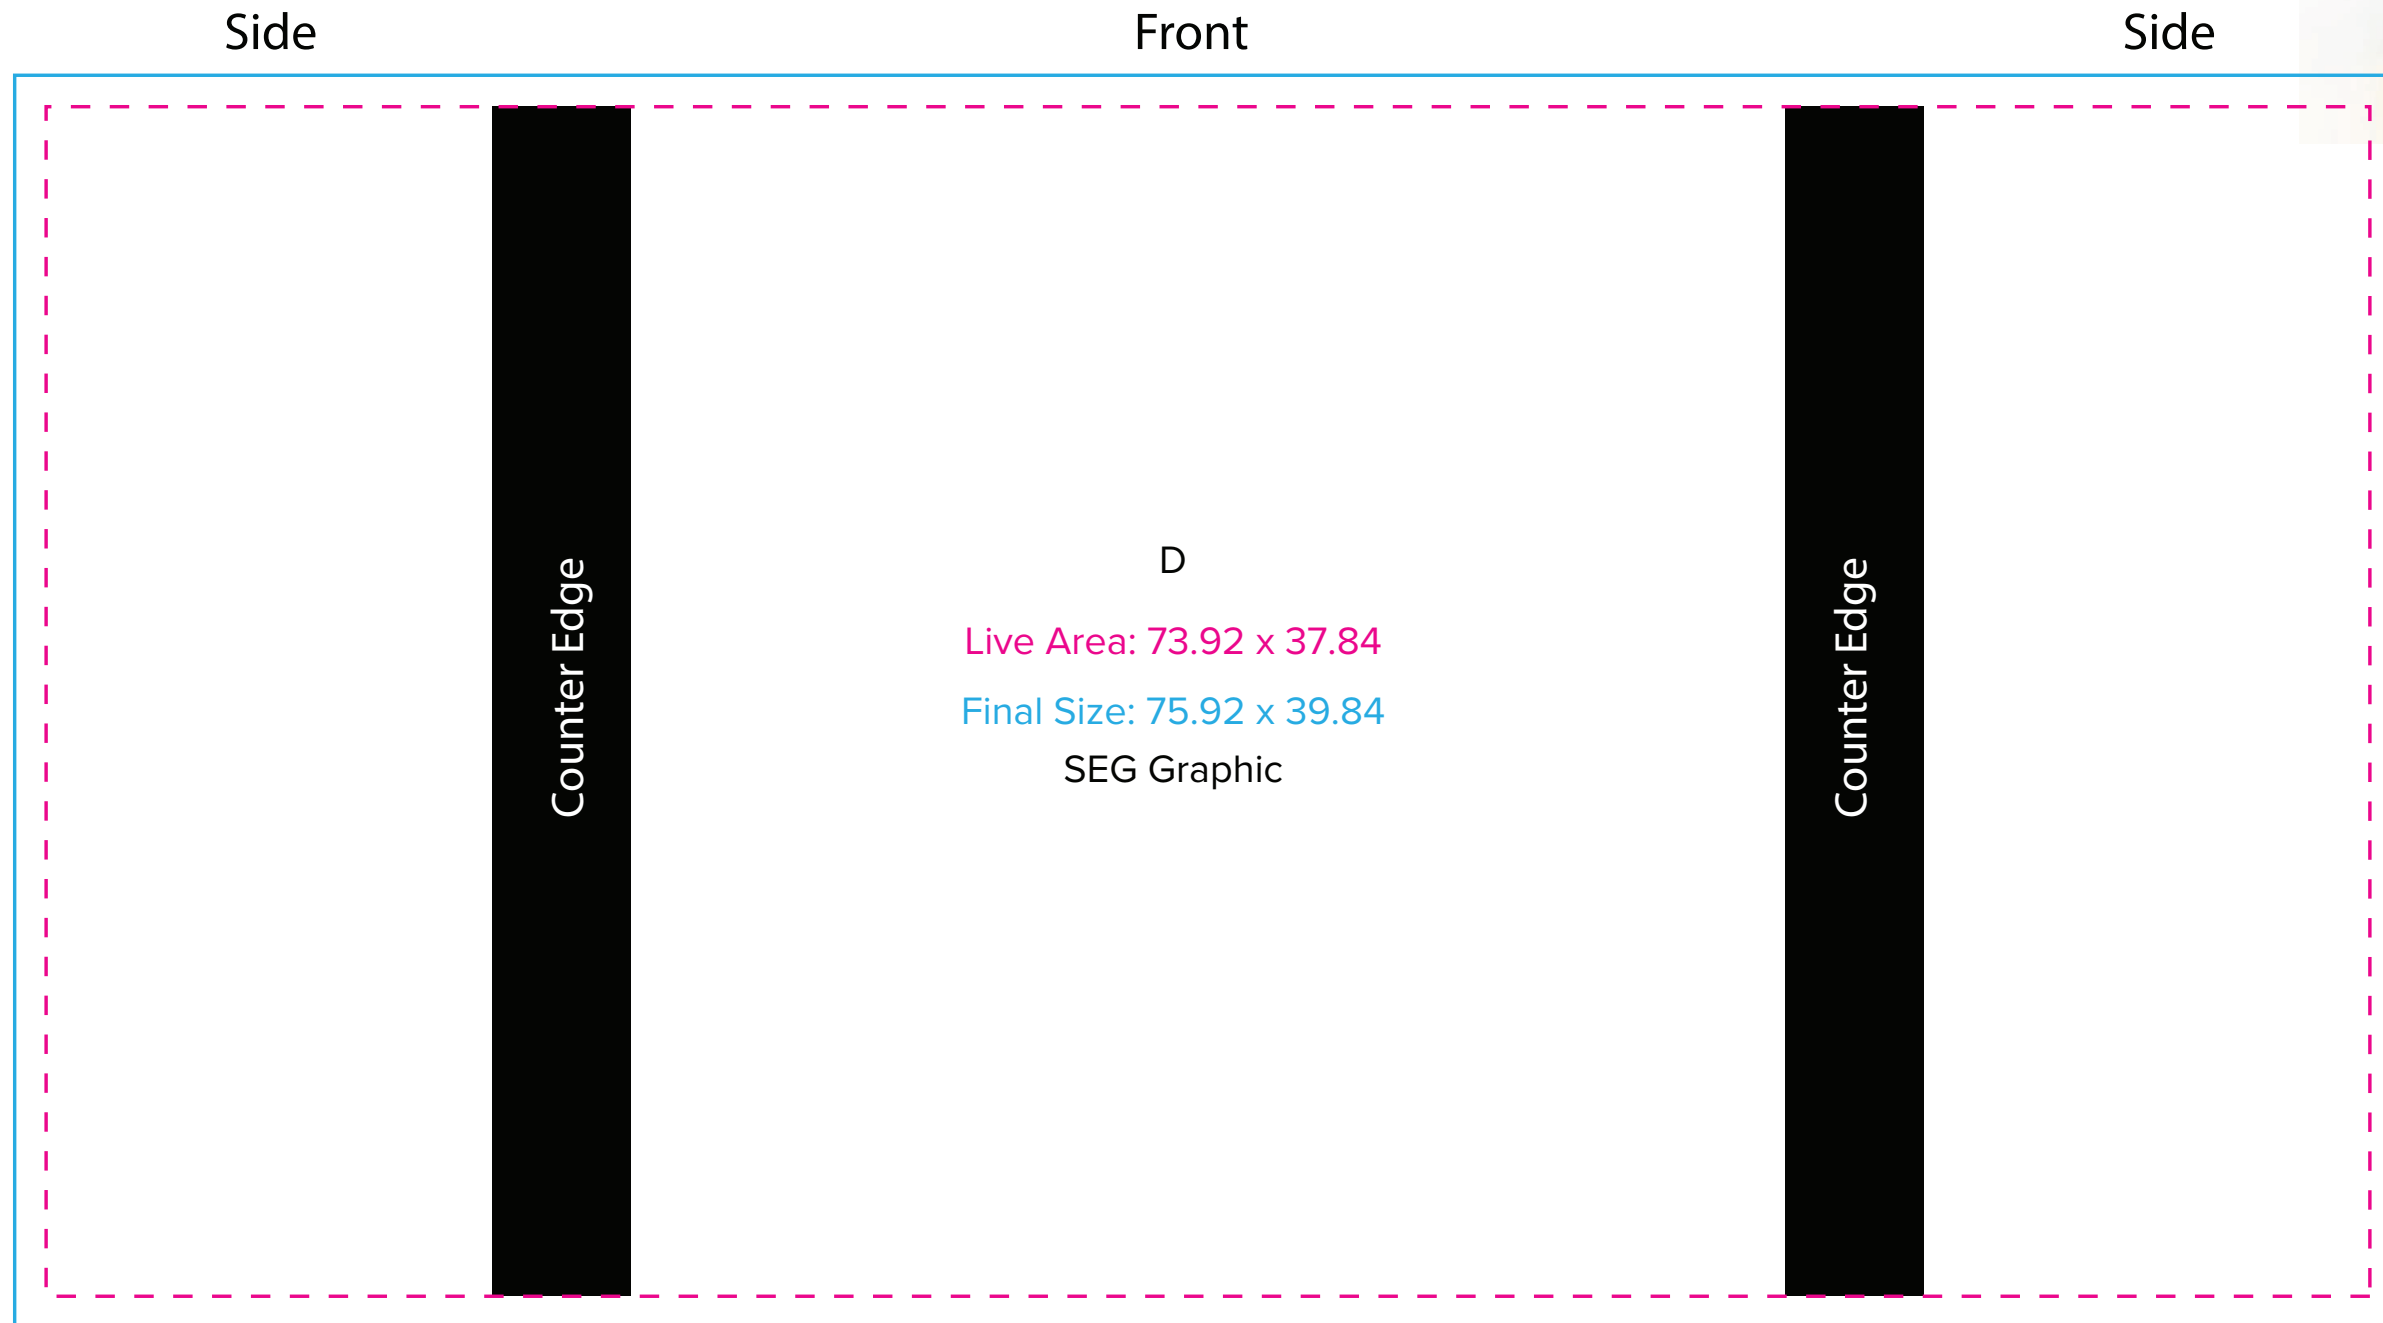

Graphic Template
10 x 20 Inline Exhibit
SEG Graphics

A

Live Area: 147.736 x 94.843

Final Size: 149.736 x 96.843

SEG Graphic

B

Live Area: 115.171 x 94.843

Final Size: 117.171 x 96.843

SEG Graphic

C

Live Area: 39.916 x 94.843

Final Size: 41.916x 96.843

SEG Graphic

NOTE: All Raster Art (jpg, tiff,psd, png, etc.) must be at least 100 dpi at print size.

Graphic Template
10 x 10 Inline Exhibit
GOD-1560 Reception Counter
SEG Version

NOTE: All Raster Art (jpg, tiff,psd, png, etc.) must be at least 100 dpi at print size.

Graphic Template
10 x 10 Inline Exhibit
MOD-1561 Reception Counter

NOTE: All Raster Art (jpg, tiff,psd, png, etc.) must be at least 100 dpi at print size.